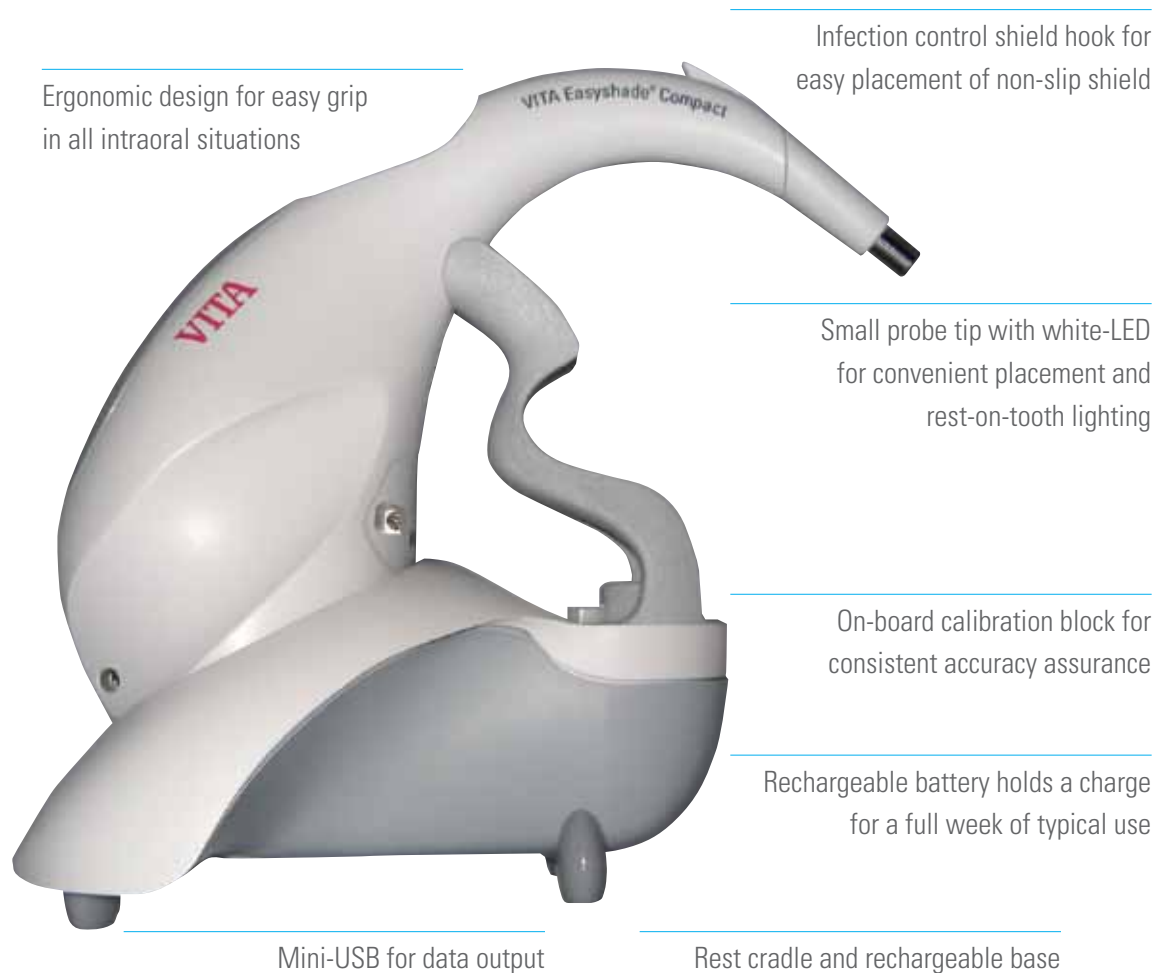

# Total Shade Control in the Palm of Your Hand.

The all-new VITA Easyshade Compact delivers the fastest, easiest way to measure tooth shades under any lighting condition. Easyshade Compact gives you the ability to conquer the trickiest shade challenges all day, every day, instantly and accurately. Now you can measure natural teeth, check restoration shades and track bleaching progress with the push of a button.

# Cordless, Sleek and Incredibly Fast.

The pressure of getting a perfect shade match has never been higher due to patients' increased attention to esthetic appearance. The VITA Easyshade Compact quickly and precisely measures 16 VITA Classical Shades, 29 VITA System 3D-Master® shades and even those hard-to-see intermediate shades. High-esthetics with VITA materials has never been easier to achieve.

# Powerful Plug-and-Play Features.

The amazing design of Easyshade Compact hints at the powerful technology working underneath its sleek shell. Spectrophotometer technology, the latest OLED display and white-LED color-corrected lighting just for starters.