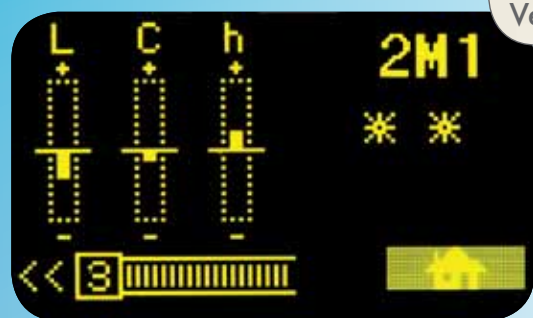

Quality Control at the Push of a Button.

For the dental laboratory, Easyshade Compact verifies shade accuracy during the buildup process to determine where adjustment may be required.

By displaying which color parameters need attention (value, chroma or hue), Easyshade Compact makes it a simple matter to know precisely which VITA 3D-Master or VITA Classical shades should be used to make shade corrections.

VITA Classical Shade Guide